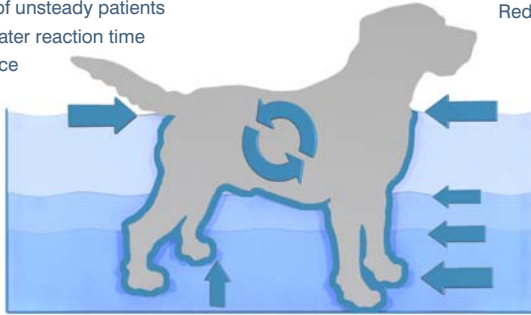

Why HYDRO PHYSIO water treadmills?

Surface Tension

Adds resistance to specific muscle groups
Improves balance of unsteady patients
Allows patients greater reaction time
Increases confidence

Hydrostatic Pressure

Increases metabolic rate and calorific burn
Reduces heart rate and arterial pressure
Reduces peripheral oedema
Assists circulation